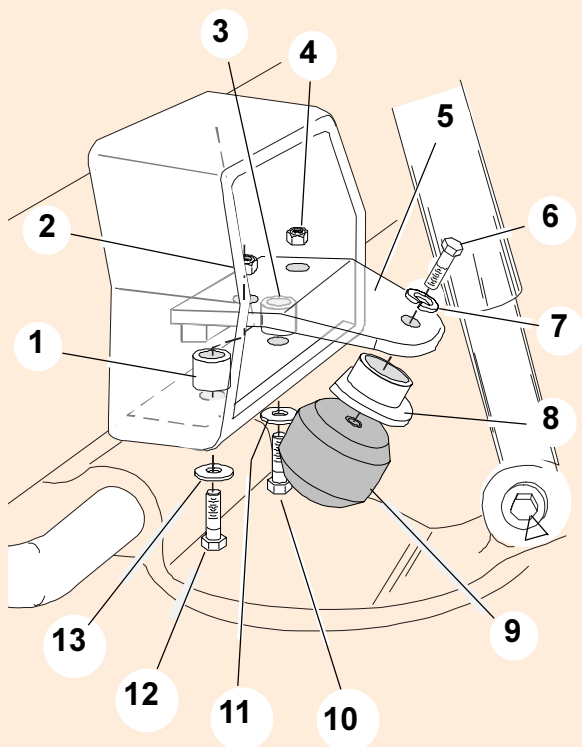

TIMBREN SES

Suspension Enhancement Systems

GMFK35C

For more information contact our
Customer Service Department:
800-263-3113
sales@timbren.com