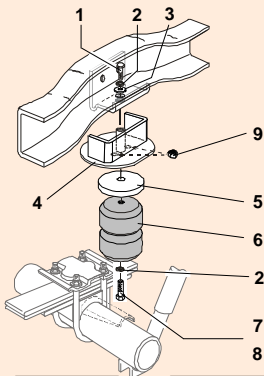

TIMBREN SES

Suspension Enhancement Systems

FR150SDE

For more information contact our
Customer Service Department:
800-263-3113
sales@timbren.com